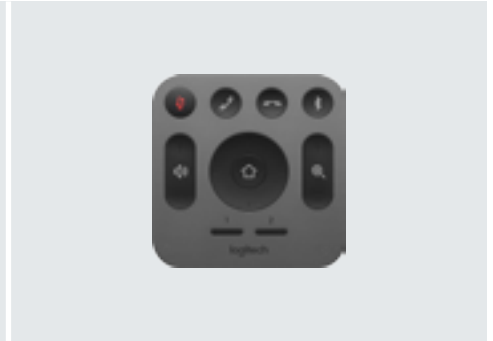

Logitech MeetUp

FEATURES & BENEFITS

Super-wide 120° field of view

Widest field of view of any Logitech video conferencing solution allows everyone in the room to be seen, even those close to the camera or seated at the edges of the room.

Ultra HD 4K image sensor

Supports multiple resolutions, including 4K (Ultra HD)¹ 1080p (Full HD) and 720p (HD) to best support the quality offered by your application and monitor.

3-microphones and custom-tuned speaker

Three broadside beamforming, omni-directional microphones with noise and echo cancellation—plus a custom-tuned speaker—are specifically optimized for small conference rooms. Mics are Microsoft® Cortana® certified for precision with voice commands with any Windows® 10 system.

Razor-sharp optics

Enhance face-to-face collaboration to the next best thing to physically being there. Advanced Logitech lens technology delivers remarkable video quality with superb resolution, speed, fluidity, color balance, and detail.

5x HD zoom

Zero in on close-ups of objects and whiteboard content with outstanding detail and clarity.

Motorized pan/tilt

Expand your field of view even further—up to 170°—to pan to the white board or view other areas of interest.

3 camera presets

Select up to three preset locations for the camera view and return to any of them with the push of a button on the remote control.

Bluetooth® wireless technology

Connect to a Bluetooth device for great-sounding audio calls.

Expansion microphone-ready

Optional expansion microphone increases conversational radius in larger huddle rooms.

All-in-one design

Compact all-in-one form factor takes up less space and minimizes cable clutter.

RF remote control

Easily operate camera pan/tilt/zoom functions during meetings.

Certified for Business

Business-grade certifications² mean you can launch your next presentation or video meeting with complete confidence.

Plug-and-play USB connectivity

Easily connects to PC, Mac® and Chrome™ devices with no additional software required.

Works with most video conferencing applications

Compatible with virtually any video conferencing software app, including the ones you already use.

Multiple mounting options

Freedom to mount MeetUp wherever it works best—tabletop, wall, or monitor—for the best possible huddle room experience.

Kensington® security slot

MeetUp is provisioned with a Kensington security slot to help secure the equipment with an anti-theft lock.

CERTIFICATIONS

Certified for Skype® for Business, Cisco Jabber™ compatible³, Windows, Mac, Microsoft Cortana certified

PRODUCT SPECIFICATIONS

MeetUp

Part #: 960-001101
Price: $899
UPC: 097855130037

MeetUp + Expansion Mic

Part#: 960-001201
Price: $1,079
UPC: 097855133267

Optional Expansion Mic

Part#: 989-000405
Price: $219
UPC: 097855131171

Optional TV Mount

Part#: 939-001498
Price: $79
UPC: 097855133250

PRODUCT DIMENSIONS + WEIGHT

Camera

400 x 104 x 85 mm
15.75 x 4.1 x 3.35"
1.04 kg / 2.3 lbs

Remote